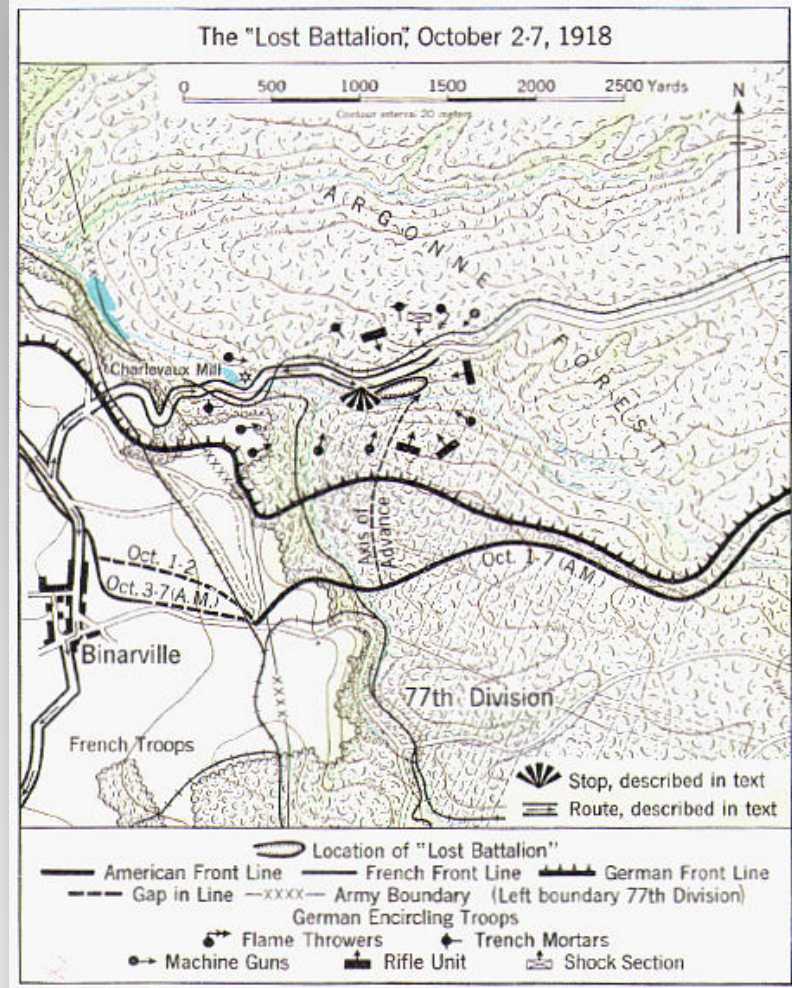

The Captains

Private Krotoshinsky

Private Hollingshead

THE PRIVATES

Cher Ami

- Lt. Leak
- Private Rosen
- Private Lipasti
- Private Yoder

FICTIONAL CHARACTERS

- Argonne Forest
- Charlevaux Mill

Places in the Movie

- Use your netbooks and research the real Lost Battalion.
- Pick 4 of the real characters and find out what they did after the war.

The Rest of the Story